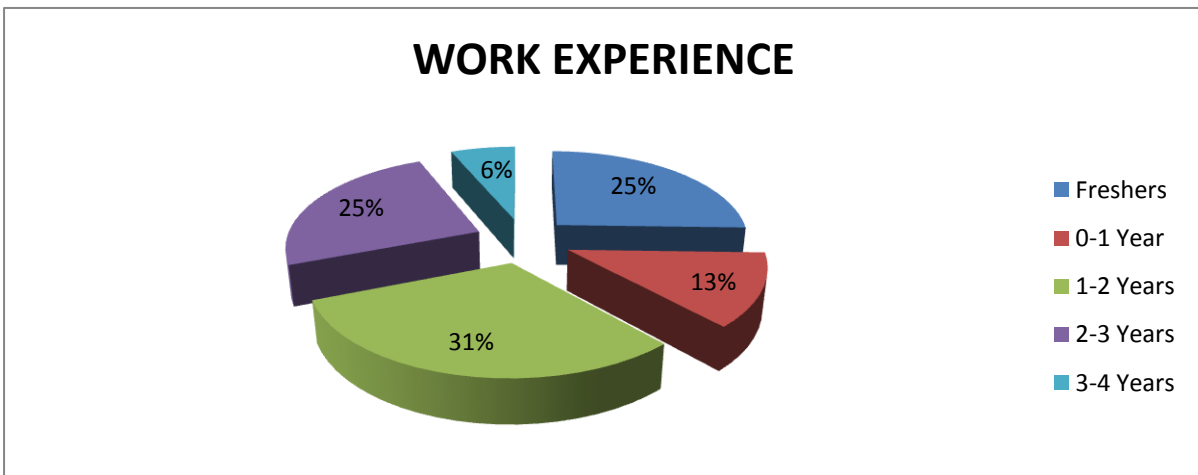

## BATCH PROFILE

**BATCH OF 2009 - 2011**

Batch Strength: 110 students

### EDUCATIONAL BACKGROUND

### WORK EXPERIENCE