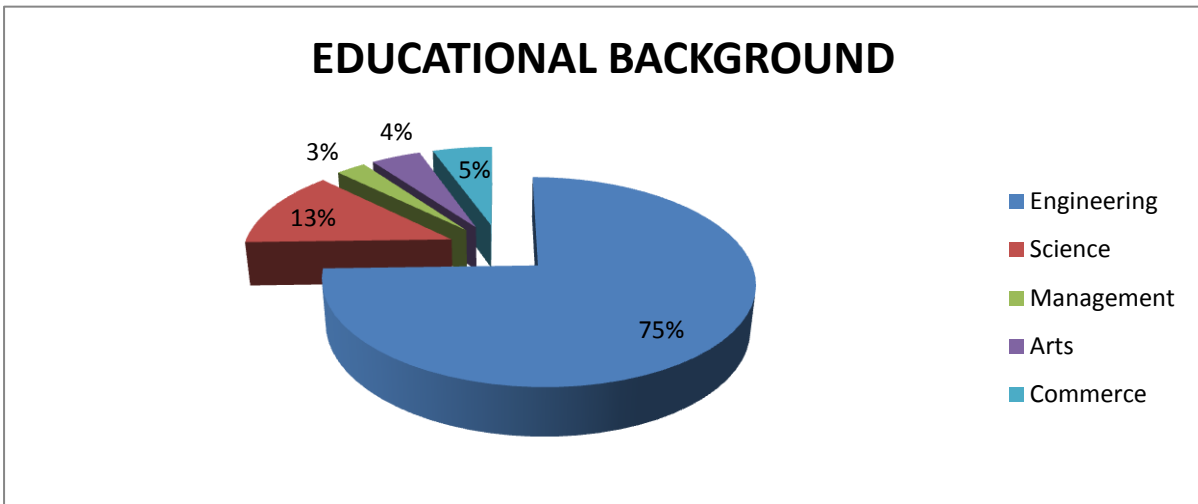

## BATCH PROFILE

**BATCH OF 2009 - 2011**

Batch Strength: 110 students

### EDUCATIONAL BACKGROUND