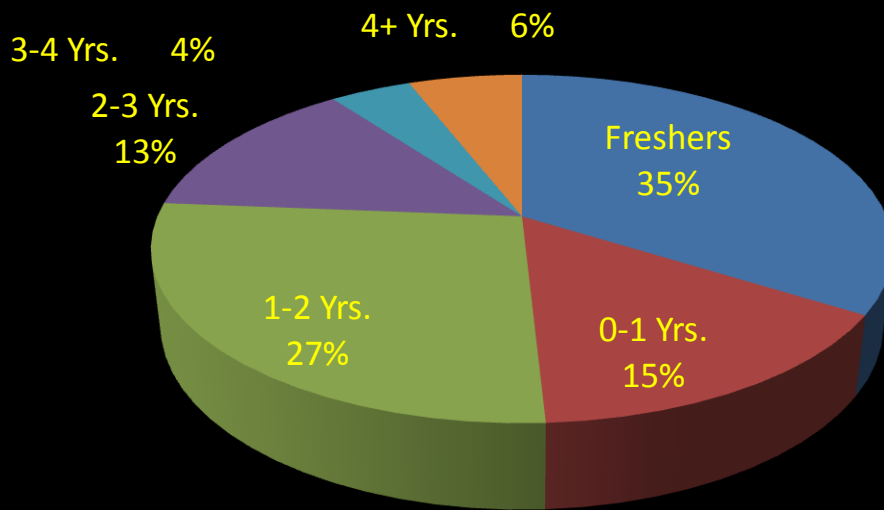

# BATCH PROFILE – 2010

GOA INSTITUTE OF MANAGEMENT, RIBANDAR

*Batch Strength of 120 students*

## WORK EXPERIENCE