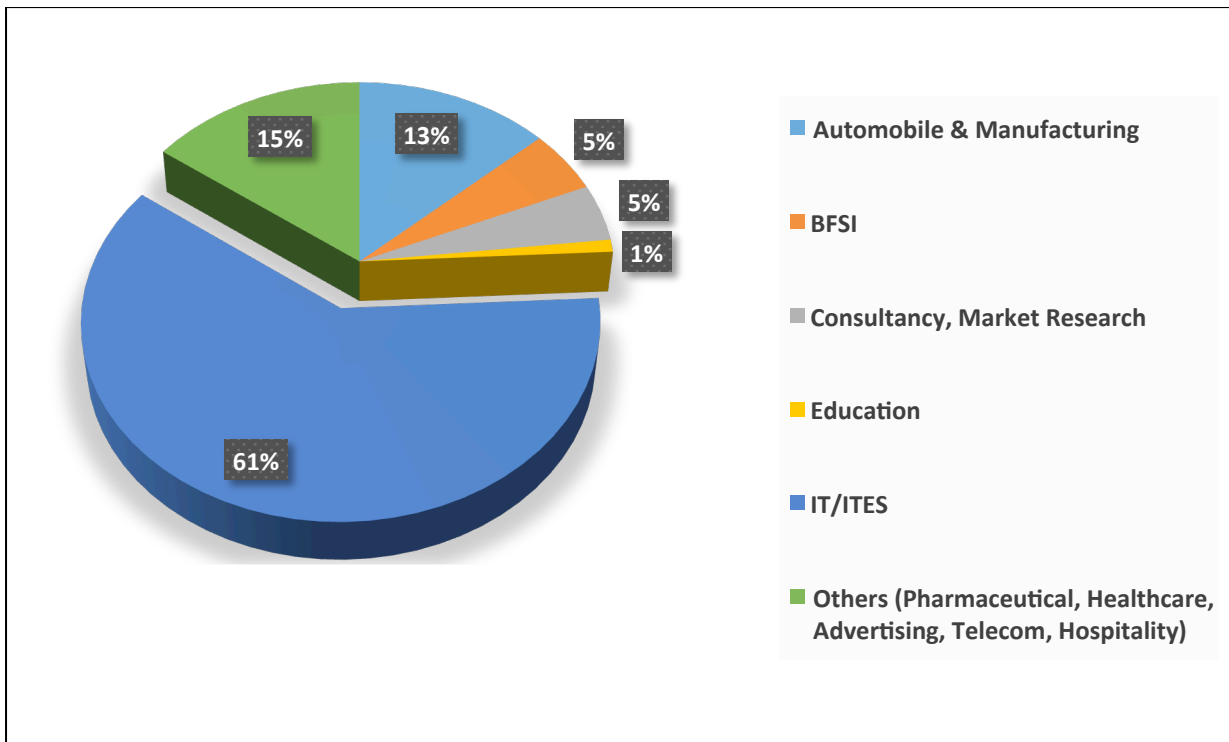

GOA INSTITUTE OF MANAGEMENT

BATCH PROFILE

Batch of 2014-16

Batch strength – 237 students

Work Experience distribution

Work Experience sector

Academic background

Specialization-wise breakup