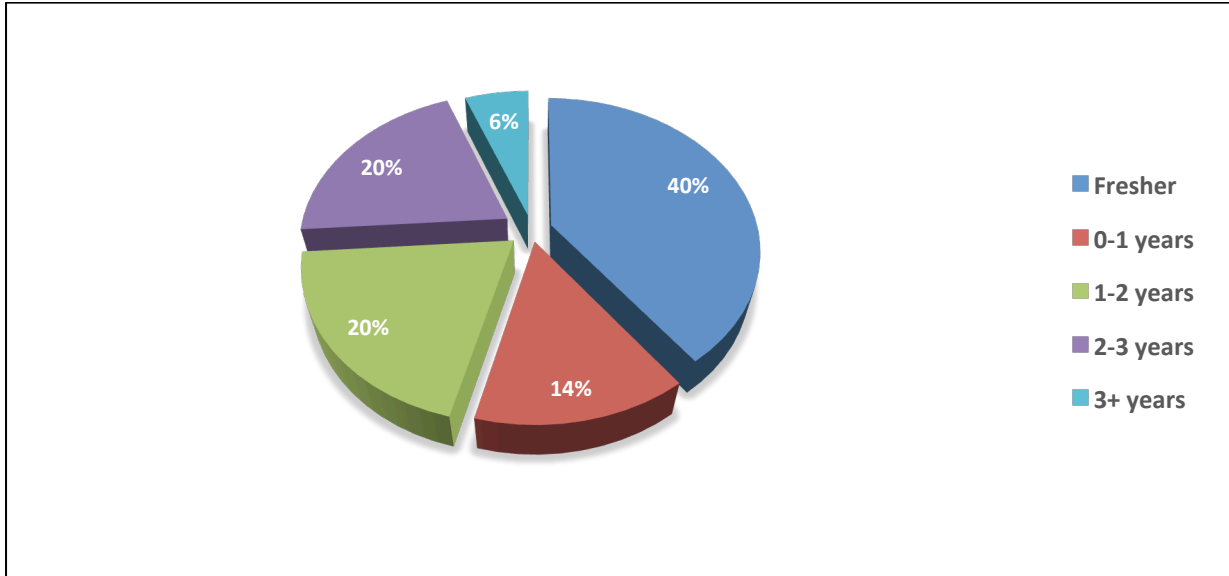

GOA INSTITUTE OF MANAGEMENT

BATCH PROFILE

Batch of 2014-16

Batch strength – 237 students

Work Experience distribution

Work Experience sector

Academic background

Specialization-wise breakup