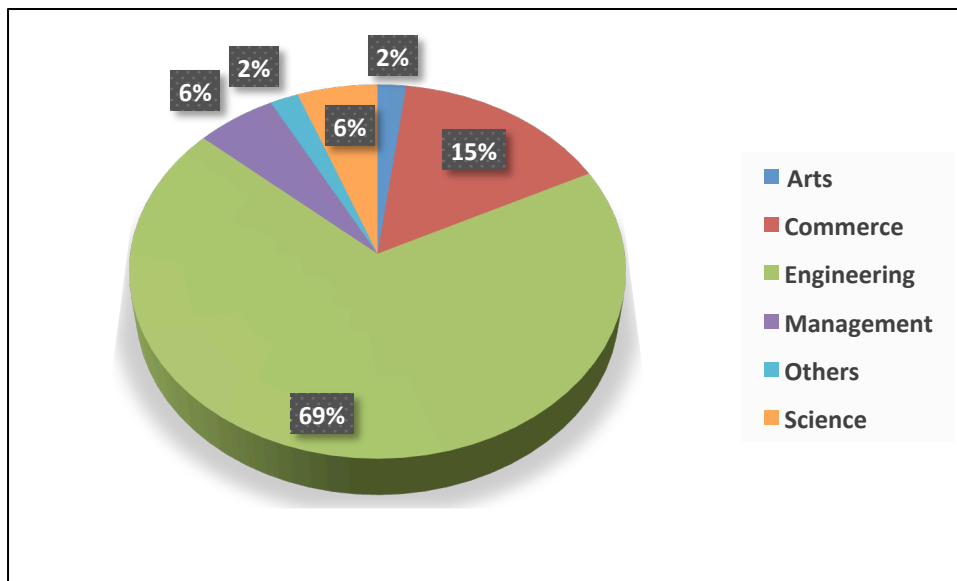

GOA INSTITUTE OF MANAGEMENT

BATCH PROFILE

Batch of 2014-16

Batch strength – 237 students

Work Experience distribution

Work Experience sector

Academic background

Specialization-wise breakup