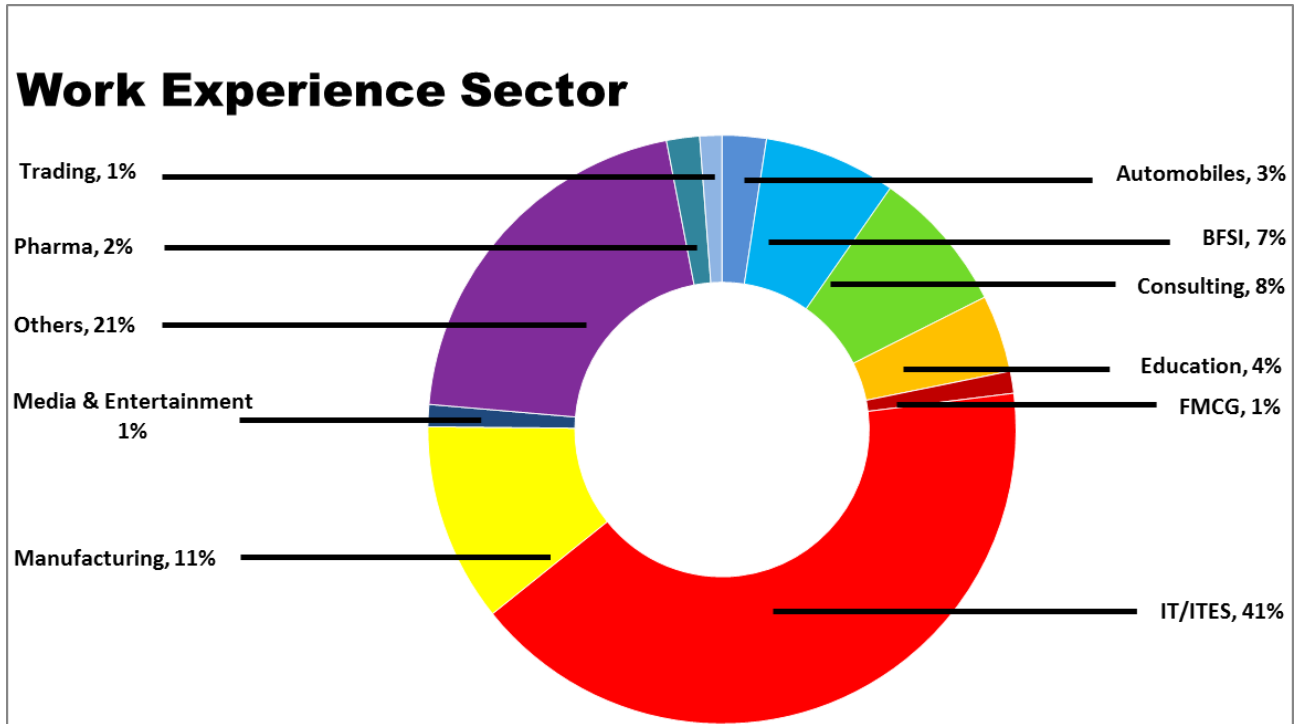

GOA INSTITUTE OF MANAGEMENT

BATCH PROFILE Batch of 2016-18

Batch Strength: 249

Gender Ratio

Work Experience Distribution:

Work Experience Sector:

Summer Internship Sector: