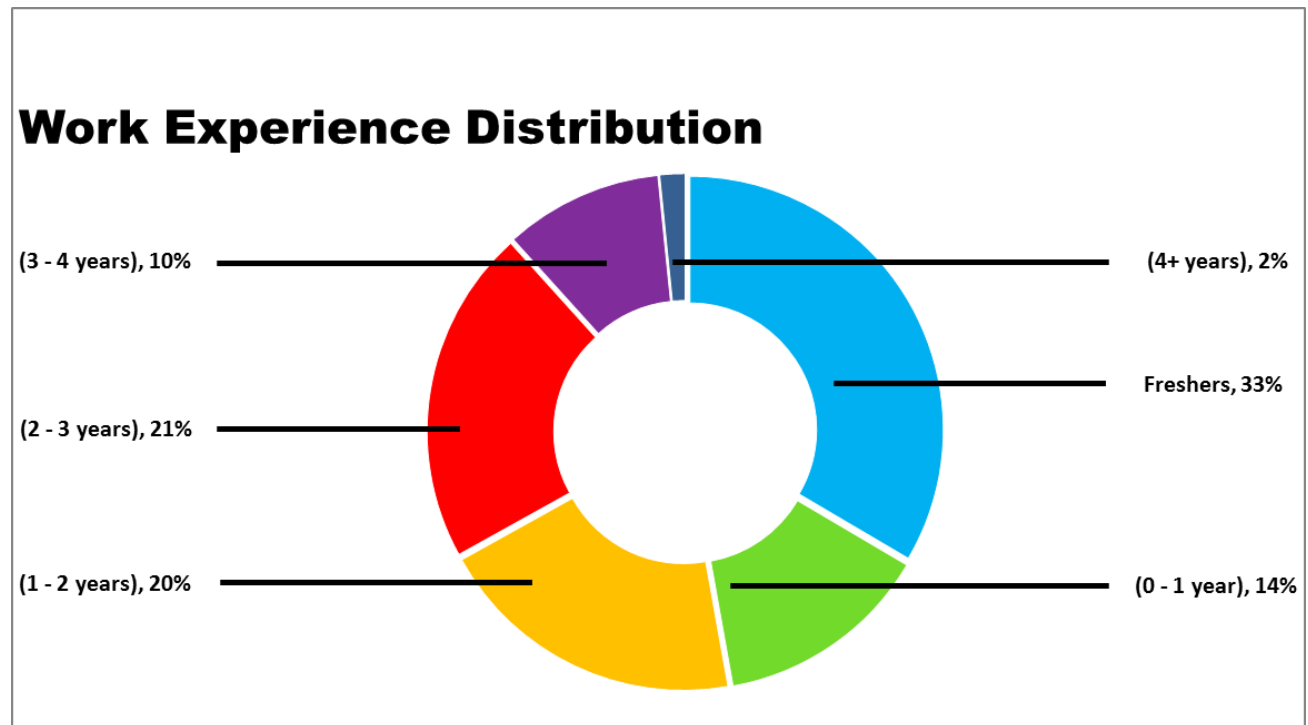

GOA INSTITUTE OF MANAGEMENT

BATCH PROFILE Batch of 2016-18

Batch Strength: 249

Gender Ratio

Work Experience Distribution:

Work Experience Sector:

Summer Internship Sector: